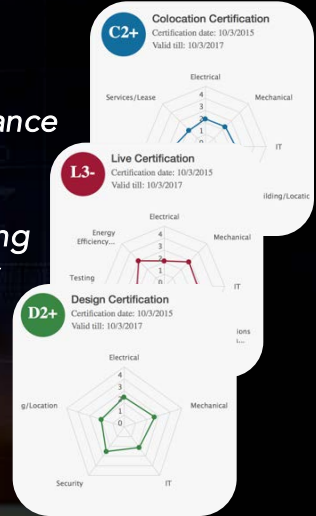

Private DC  
Colocation Certification  
2/26/2016 till 2/26/2018

DC-SUITE CERTIFIED

The benefits of joining ©DC-sulTe are vast:

- ✓ Data Centres are surveyed by Certified experts from the data centre industry
- ✓ Data Centres are rated against enhanced criteria over known standards in the market
- ✓ Global Certification Committee of active experts in the data centre field
- ✓ Interactive Certified Data Centres World Map
- ✓ Technical Marketing platform for Colocations
- ✓ Detailed Technical Assessment for acquisition
- ✓ Data Centres Comparison
- ✓ Automated Dashboard & Detailed Reporting
- ✓ Upgrades/changes Simulation
- ✓ Interactive multi-level graphs
- ✓ Gap analysis highlighting Over & Under Designed criteria
- ✓ Detailed Brief Creation

### THE SYSTEM

©DC-sulTe illustrates *graphically* and *numerically* a rating for each site for the 9 Modules:

1. Mechanical
2. Electrical
3. Communications
4. Operations & Maintenance
5. Security
6. Building & Location
7. Testing & Commissioning
8. Energy & Sustainability
9. Services/Lease