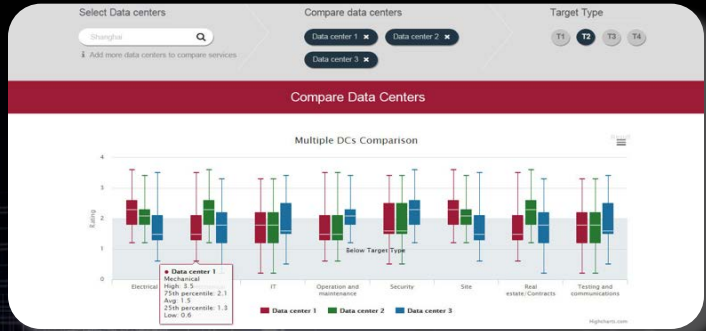

Private DC
Colocation Certification
2/26/2016 till 2/26/2018

DC-SUITE CERTIFIED

The benefits of joining ©DC-sulTe are vast:

- ✓ Data Centres are surveyed by Certified experts from the data centre industry
- ✓ Data Centres are rated against enhanced criteria over known standards in the market
- ✓ Global Certification Committee of active experts in the data centre field
- ✓ Interactive Certified Data Centres World Map
- ✓ Technical Marketing platform for Colocations
- ✓ Detailed Technical Assessment for acquisition
- ✓ Data Centres Comparison
- ✓ Automated Dashboard & Detailed Reporting
- ✓ Upgrades/changes Simulation
- ✓ Interactive multi-level graphs
- ✓ Gap analysis highlighting Over & Under Designed criteria
- ✓ Detailed Brief Creation

THE SYSTEM

©DC-sulTe illustrates *graphically* and *numerically* a rating for each site for the 9 Modules:

1. Mechanical
2. Electrical
3. Communications
4. Operations & Maintenance
5. Security
6. Building & Location
7. Testing & Commissioning
8. Energy & Sustainability
9. Services/Lease

DATA CENTRE OWNERS

©DC-sulTe offers a platform to *manage* your Data Centre portfolio with optional tailored criteria and weightings. Additionally, Colocation owners could utilise ©DC-sulTe as a *marketing* and advertising forum
Contact us to create & manage your Data Centre portfolio

DATA CENTRE CONSULTANTS

©DC-sulTe offers a platform to manage your Data Centre Assessment clients, with comprehensive criteria in a web environment with *time-saving* reporting mechanisms. The tool aids in comparing Data Centres, and highlights *Key findings* and gaps in such facilities
Contact us to become a Certified ©DC-sulTe specialist

Available Now

Contact Us:
www.dcsuite9.com

Email: info@dcsuite9.com