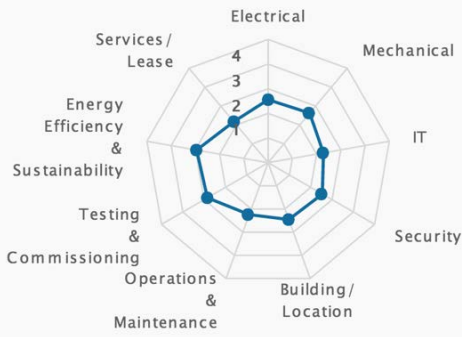

Private DC
Colocation Certification
2/26/2016 till 2/26/2018

DC-SUITE CERTIFIED

The benefits of joining ©DC-sulTe are vast:

- ✓ Data Centres are surveyed by Certified experts from the data centre industry
- ✓ Data Centres are rated against enhanced criteria over known standards in the market
- ✓ Global Certification Committee of active experts in the data centre field
- ✓ Interactive Certified Data Centres World Map
- ✓ Technical Marketing platform for Colocations
- ✓ Detailed Technical Assessment for acquisition
- ✓ Data Centres Comparison
- ✓ Automated Dashboard & Detailed Reporting
- ✓ Upgrades/changes Simulation
- ✓ Interactive multi-level graphs
- ✓ Gap analysis highlighting Over & Under Designed criteria
- ✓ Detailed Brief Creation